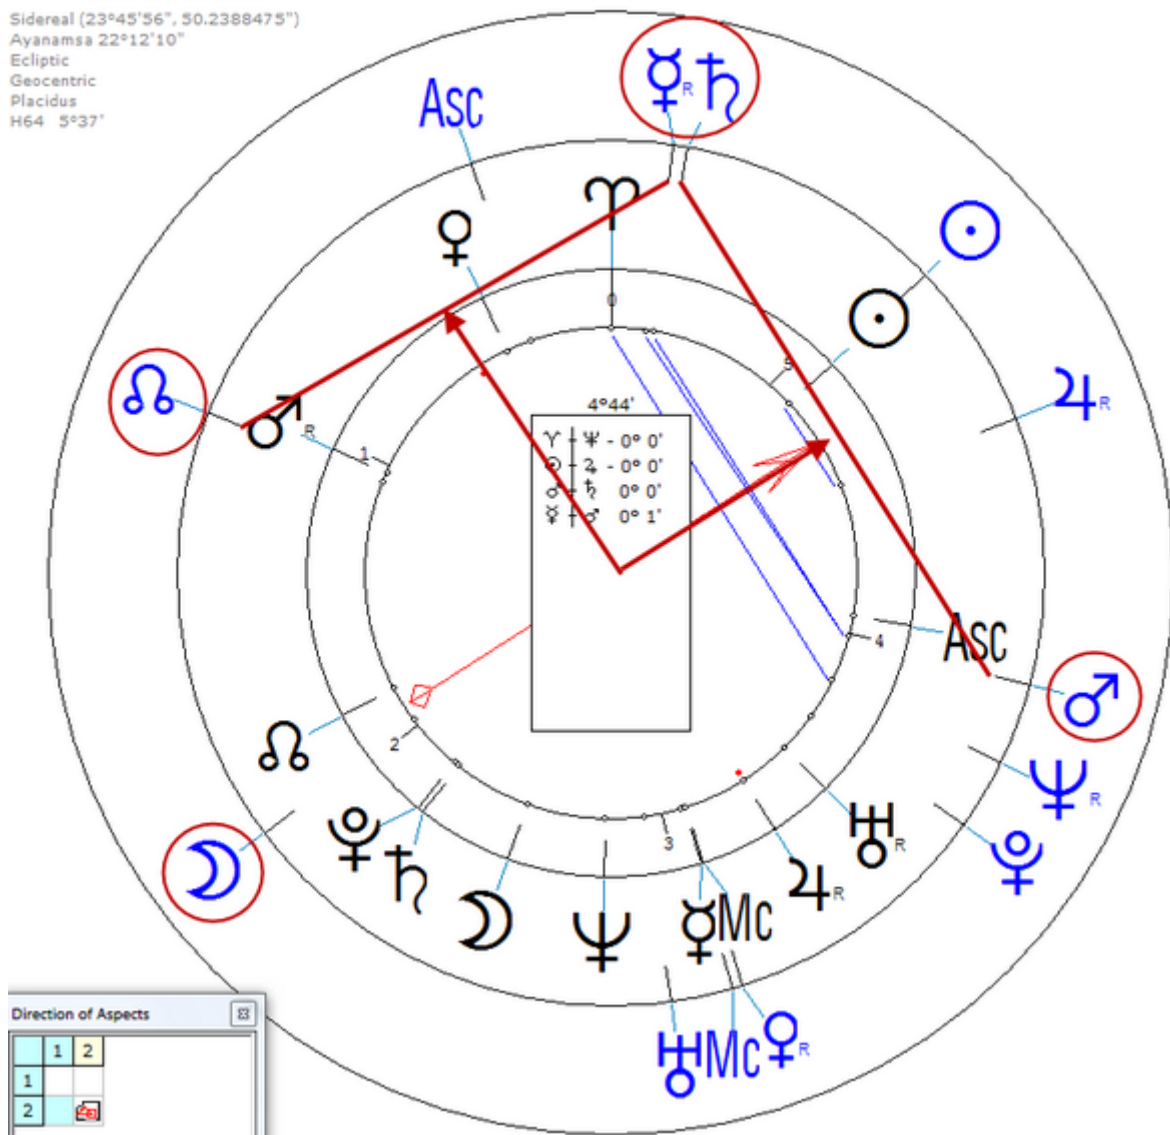

Glücks, Richard

22 April 1888 at 11:30 (= 11:30 AM)Mönchengladbach, Germany, 51n12, 6e28

German high-ranking Nazi official in the SS.

<https://www.astro.com/astro-databank/GI%C3%BCcks,_Richard>

Death by Suicide 10 May 1945 in Flensburg, Germany(Swallowed potassium cyanide capsule, age 57)

Solar Return (Harmonic 64)

Solar $\♂/\hbar$ = Solar $\♀/\♁$

Glücks, Richard
22 April 1888 Sun 11:30 (GMT+0:25:52) 51n12 6e28
Mönchengladbach, Germany
Sidereal (23°45'56", 50.2388475")
Ayanamsa 22°12'10"
Ecliptic
Geocentric
Placidus
H64 5°37'